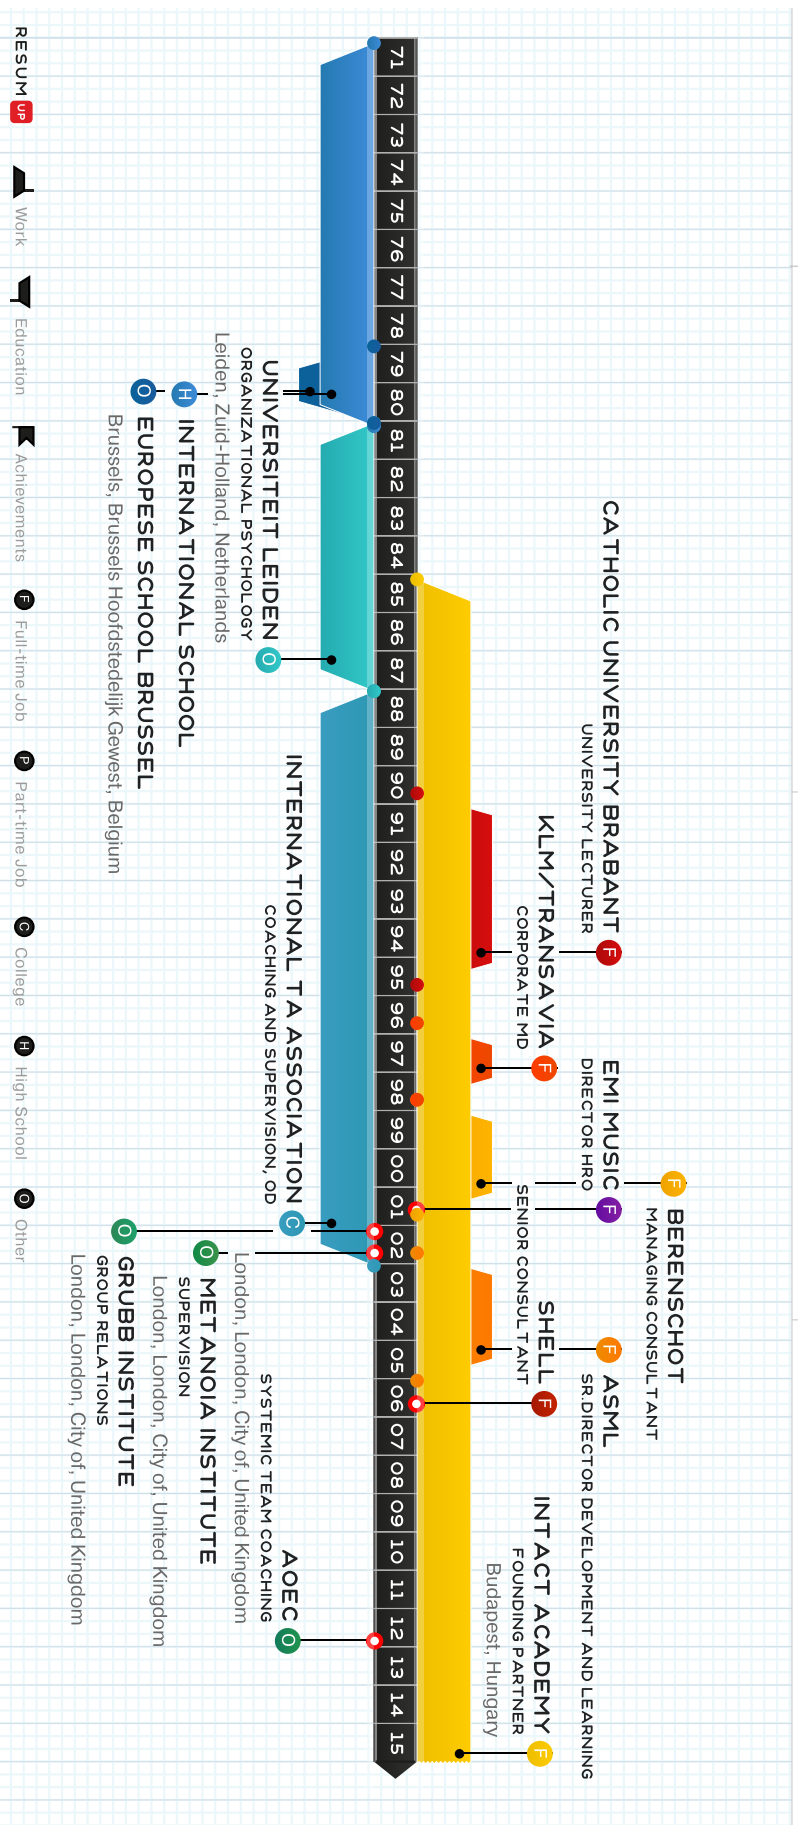

SARI VAN POELJE

FEMALE

GOTEBORG, SWEDEN

CONTACT INFORMATION

0046761823362

S.J.P.VANPOELJE@GMAIL.COM

SARI.VAN.POELJE

HTTP://WWW.INTACTI.COM

PROFESSIONAL AREA

BUSINESS/STRATEGIC MANAGEMENT

category